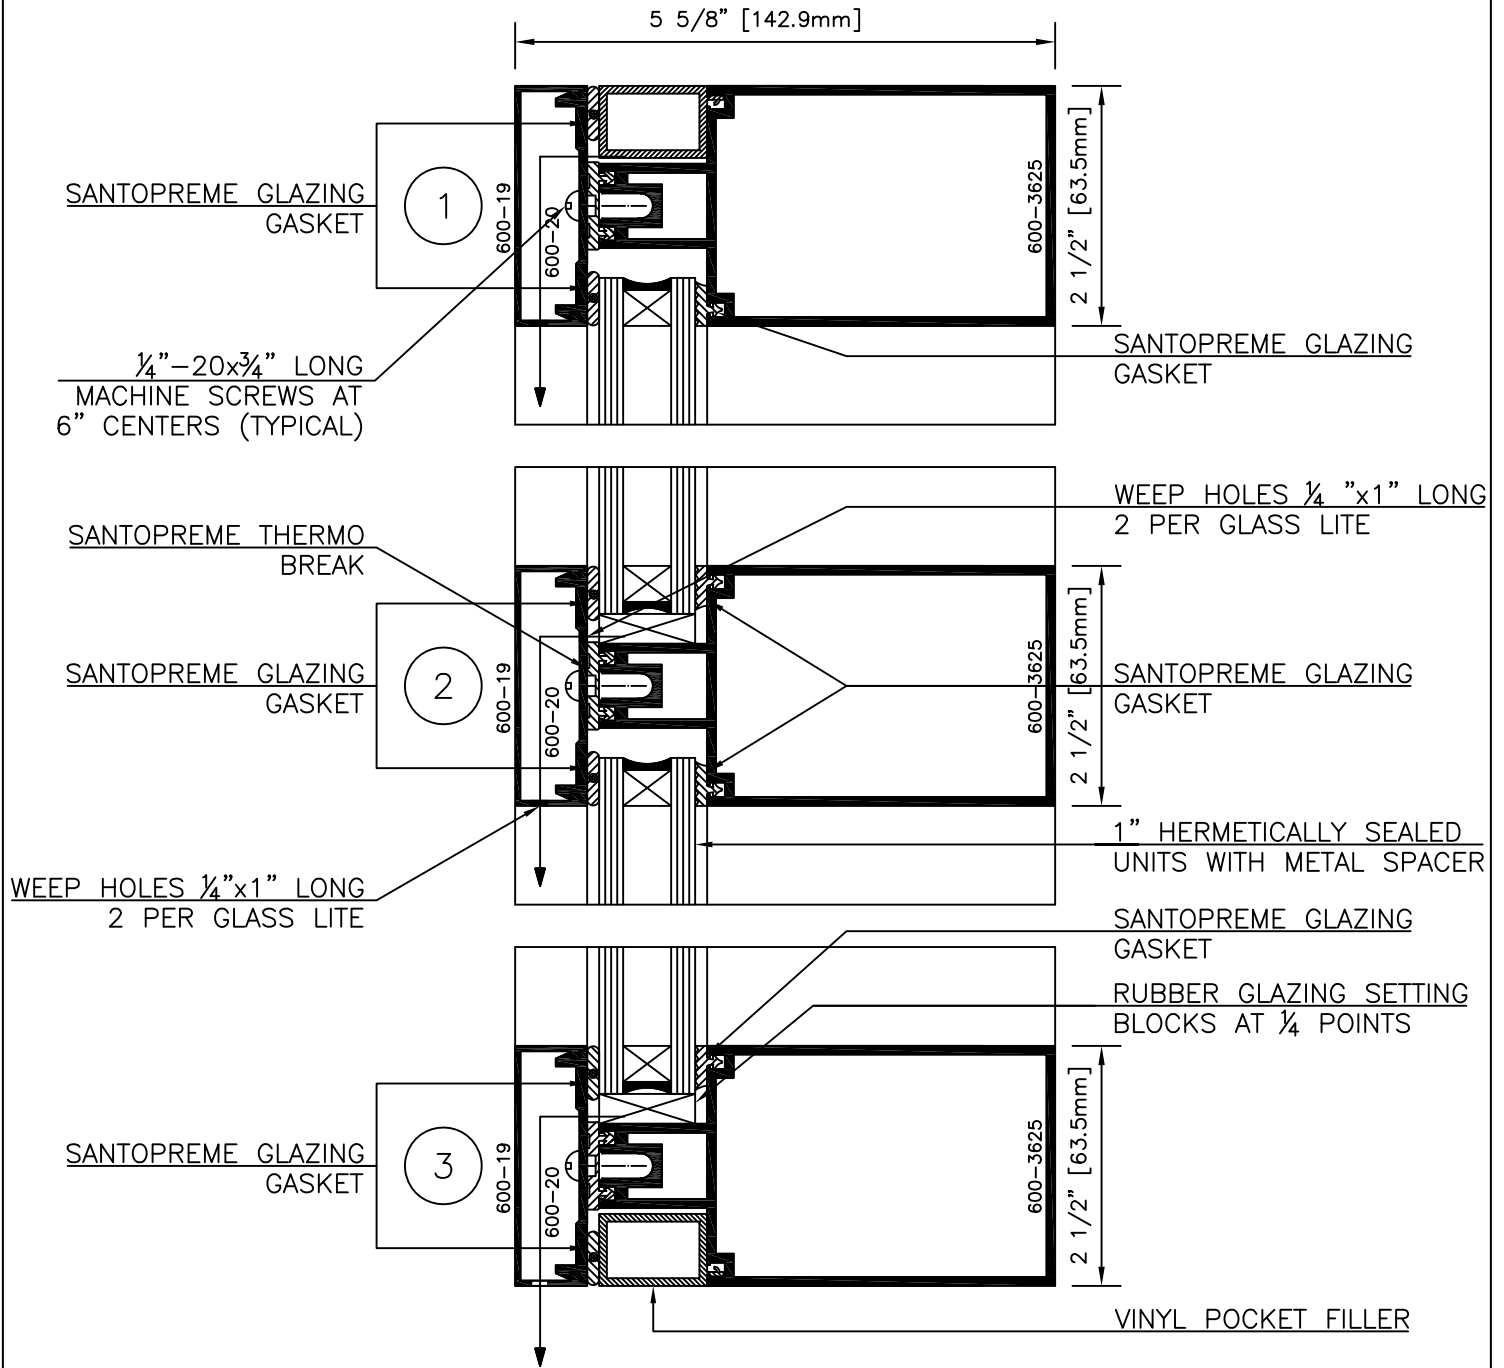

600-2.5 SERIES CURTAIN WALL SYSTEM

HORIZONTAL GRID DETAIL
WET GLAZE

600-2.5 SERIES CURTAIN WALL SYSTEM

VERTICAL GRID DETAIL
WET GLAZE

600-2.5 SERIES CURTAIN WALL SYSTEM