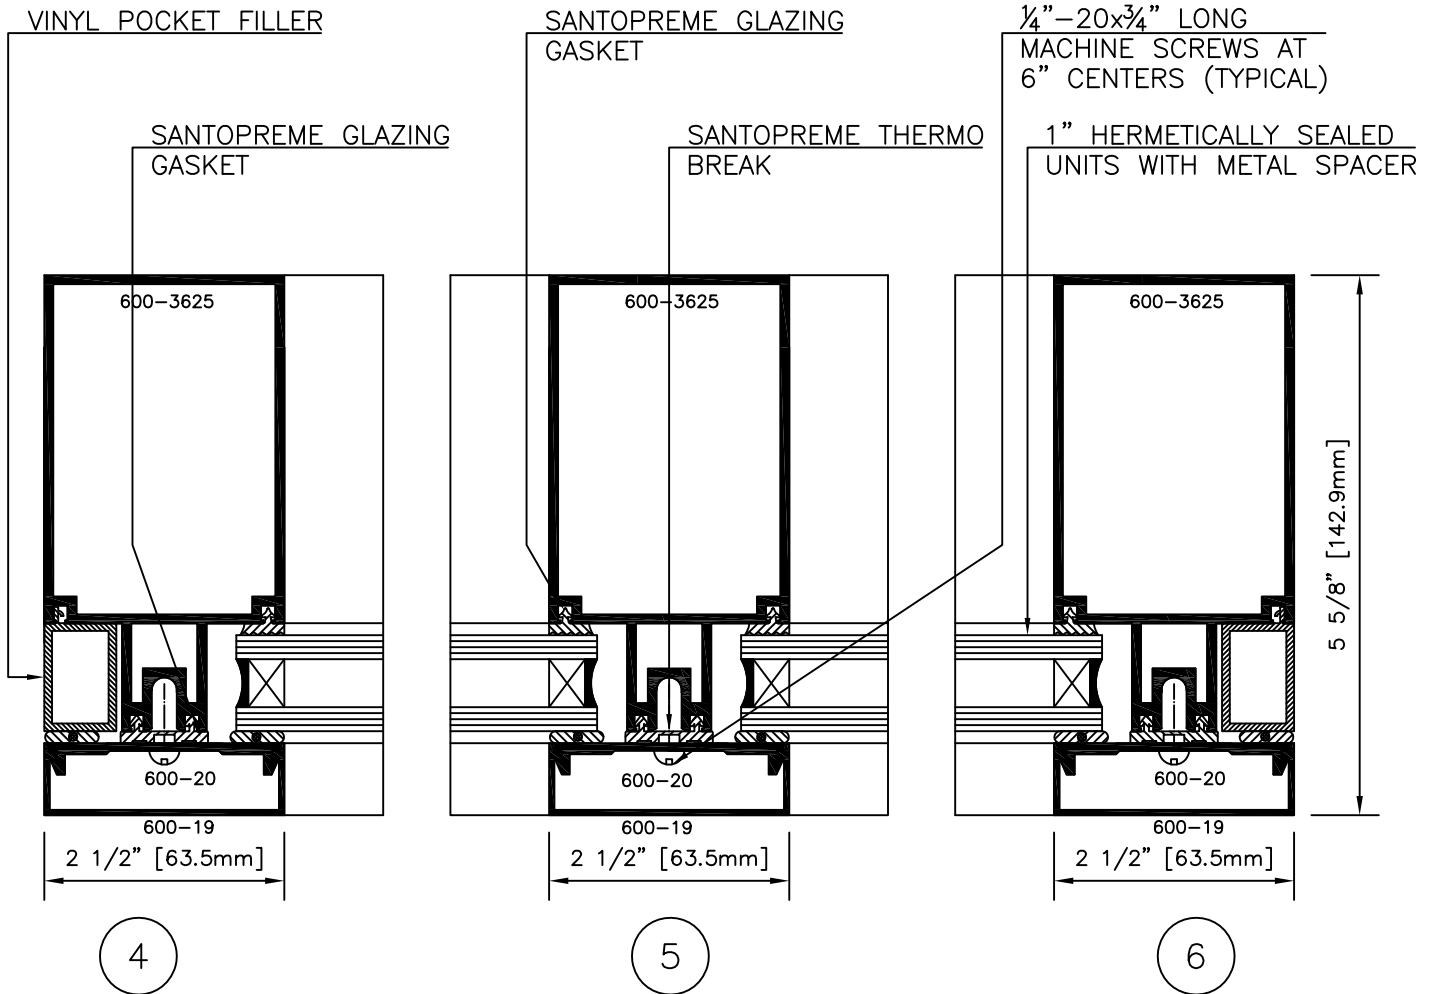

600-2.5 SERIES CURTAIN WALL SYSTEM

HORIZONTAL GRID DETAIL
WET GLAZE

600-2.5 SERIES CURTAIN WALL SYSTEM

VERTICAL GRID DETAIL
WET GLAZE

600-2.5 SERIES CURTAIN WALL SYSTEM